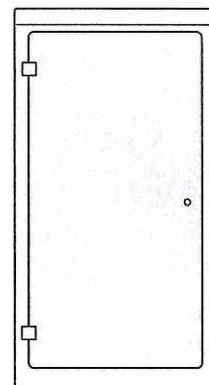

SECTION ONE

STANDARD RANGE OF GRP KIOSKS

QUICK REFERENCE GUIDE

S12

H1250mm x W750mm x D400mm

D12

H1250mm x W1250mm x D400mm

T17

H1750mm x W2900mm x D500mm

S17

H1750mm x W900mm x D500mm

D17

H1750mm x W2000mm x D500mm

D225 H2200mm x W2000mm x D750mm

D226 H2200mm x W2000mm x D1000mm

D227 H2200mm x W2000mm x D1200mm

D228 H2200mm x W2000mm x D1500mm

D229 H2200mm x W2000mm x D2000mm