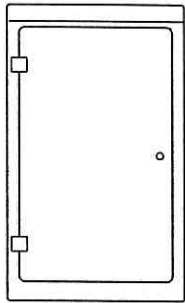

SECTION ONE

STANDARD RANGE OF GRP KIOSKS

QUICK REFERENCE GUIDE

S12

H1250mm x W750mm x D400mm

D12

H1250mm x W1250mm x D400mm

T17

H1750mm x W2900mm x D500mm

S17

H1750mm x W900mm x D500mm

D17

H1750mm x W2000mm x D500mm

D225 H2200mm x W2000mm x D750mm

D226 H2200mm x W2000mm x D1000mm

D227 H2200mm x W2000mm x D1200mm

D228 H2200mm x W2000mm x D1500mm

D229 H2200mm x W2000mm x D2000mm