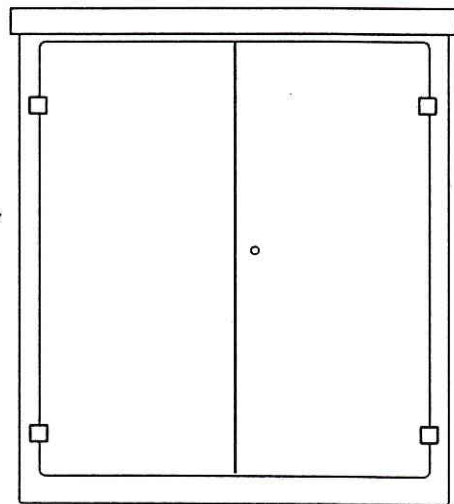

SECTION ONE

STANDARD RANGE OF GRP KIOSKS

QUICK REFERENCE GUIDE

S12

H1250mm x W750mm x D400mm

D12

H1250mm x W1250mm x D400mm

T17

H1750mm x W2900mm x D500mm

S17

H1750mm x W900mm x D500mm

D17

H1750mm x W2000mm x D500mm

D225 H2200mm x W2000mm x D750mm

D226 H2200mm x W2000mm x D1000mm

D227 H2200mm x W2000mm x D1200mm

D228 H2200mm x W2000mm x D1500mm

D229 H2200mm x W2000mm x D2000mm