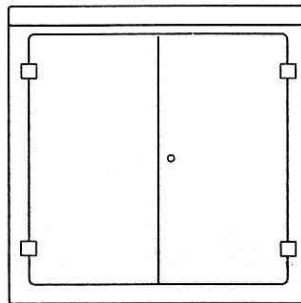

SECTION ONE

STANDARD RANGE OF GRP KIOSKS

QUICK REFERENCE GUIDE

S12

H1250mm x W750mm x D400mm

D12

H1250mm x W1250mm x D400mm

T17

H1750mm x W2900mm x D500mm

S17

H1750mm x W900mm x D500mm

D17

H1750mm x W2000mm x D500mm

D225 H2200mm x W2000mm x D750mm

D226 H2200mm x W2000mm x D1000mm

D227 H2200mm x W2000mm x D1200mm

D228 H2200mm x W2000mm x D1500mm

D229 H2200mm x W2000mm x D2000mm